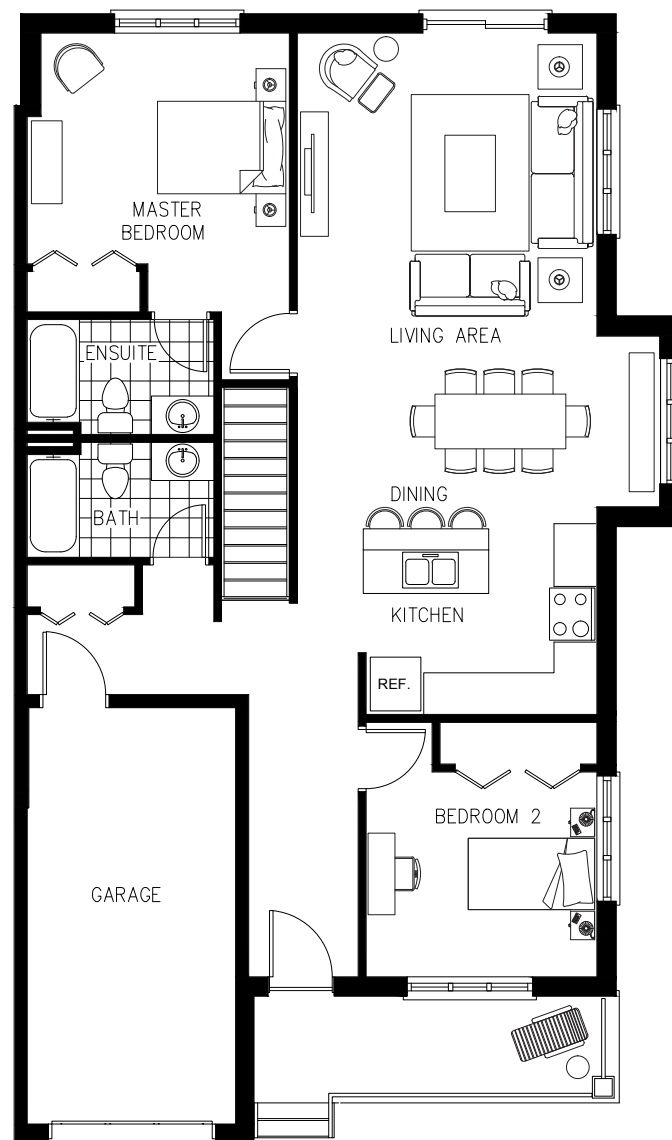

# THE ROXBOROUGH

Bungalow Townhome  
Corner Unit  
1224 Sq.Ft.  
Basement 1226 Sq.Ft.  
2 Bedroom  
2 Bath

COMMONS  
AT THE BOARDWALK

[aberdeenhomes.ca](http://aberdeenhomes.ca)

BASEMENT

MAIN FLOOR