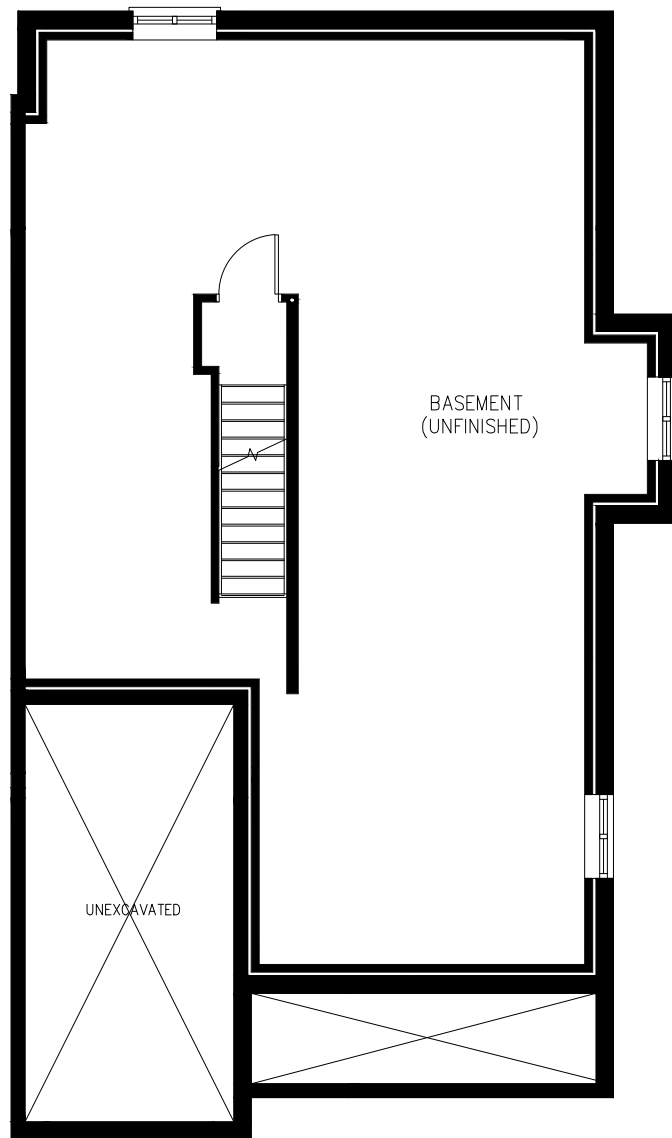

# THE ROXBOROUGH

Bungalow Townhome  
Corner Unit  
1224 Sq.Ft.  
Basement 1226 Sq.Ft.  
2 Bedroom  
2 Bath

COMMONS  
AT THE BOARDWALK

[aberdeenhomes.ca](http://aberdeenhomes.ca)

BASEMENT

MAIN FLOOR