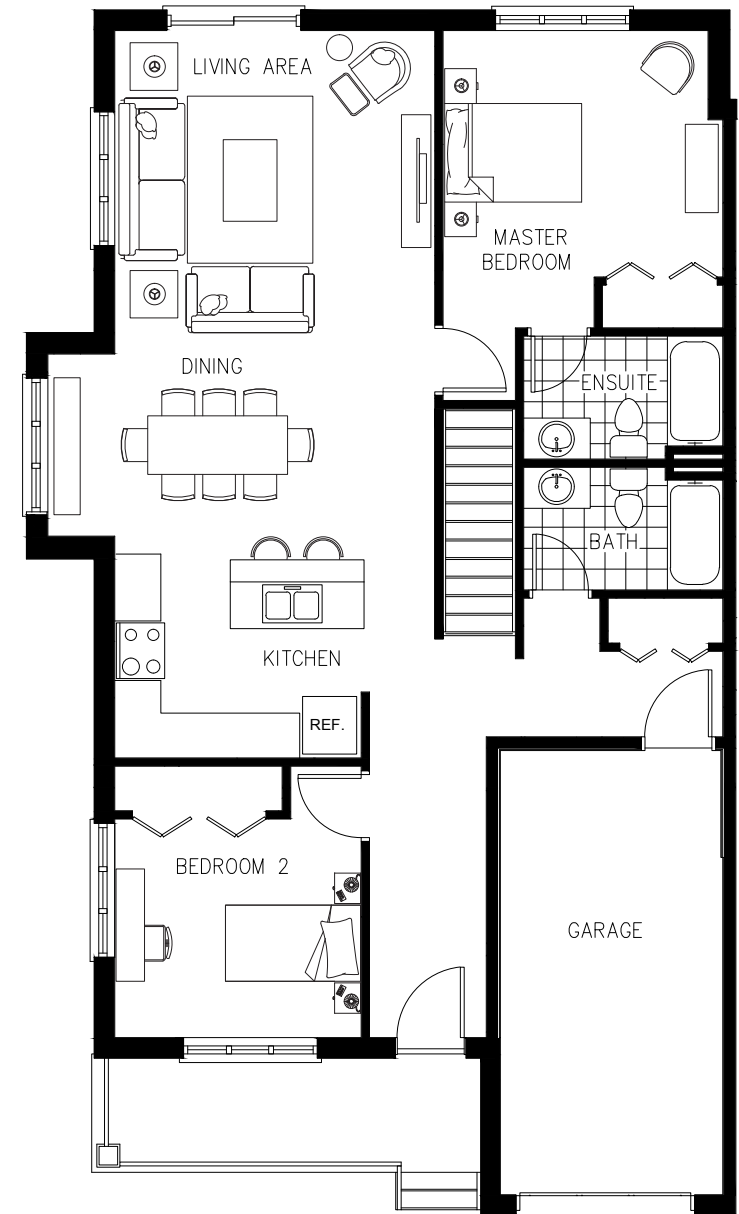

THE LUXTON

Bungalow Townhome
Corner Unit
1224 Sq.Ft.
Basement 1226 Sq.Ft.
2 Bedroom
2 Bath

COMMONS
AT THE BOARDWALK

aberdeenhomes.ca

BASEMENT

MAIN FLOOR