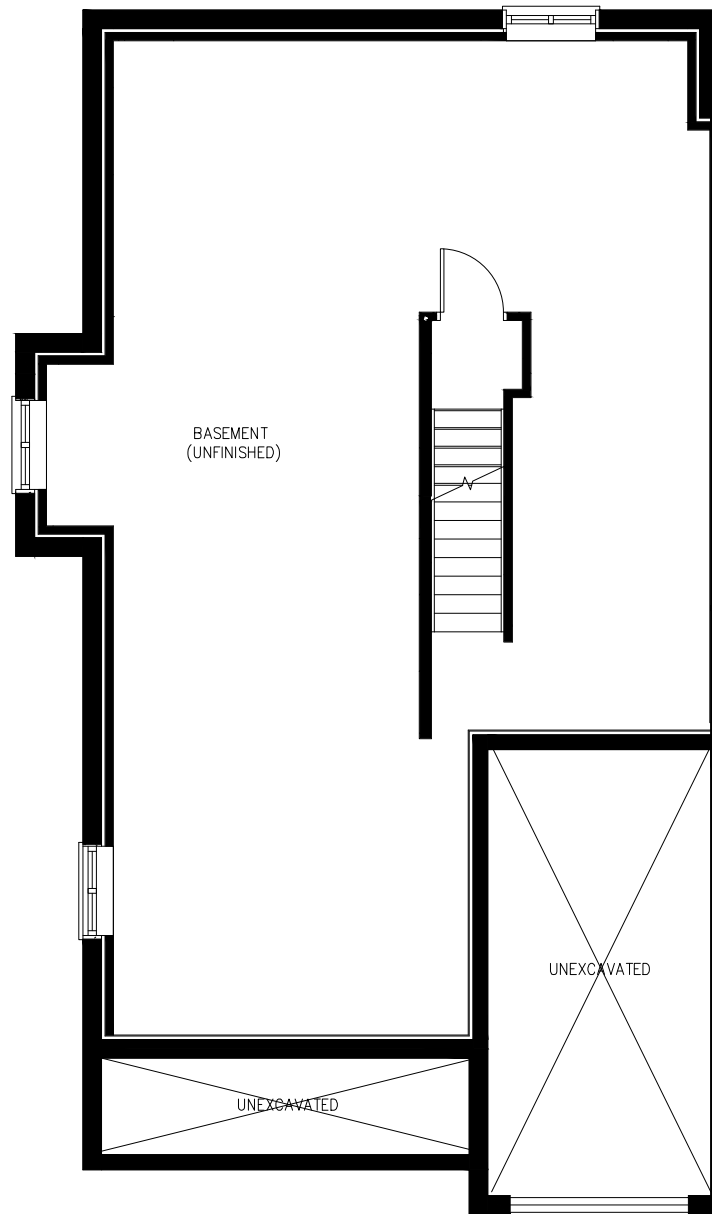

THE LUXTON

Bungalow Townhome
Corner Unit
1224 Sq.Ft.
Basement 1226 Sq.Ft.
2 Bedroom
2 Bath

COMMONS
AT THE BOARDWALK

aberdeenhomes.ca

BASEMENT

MAIN FLOOR