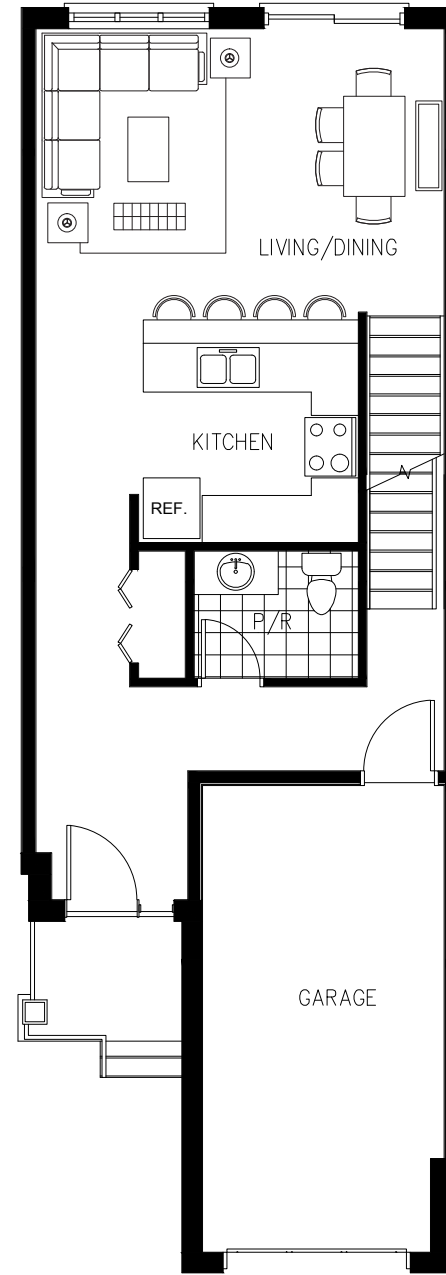

# THE LACEY

2 Storey Townhome  
Interior Unit  
1474 Sq.Ft.  
Basement 643 Sq.Ft.  
3 Bedroom  
2.5 Bath

BASEMENT

MAIN FLOOR

SECOND FLOOR

COMMONS  
AT THE BOARDWALK

[aberdeenhomes.ca](http://aberdeenhomes.ca)