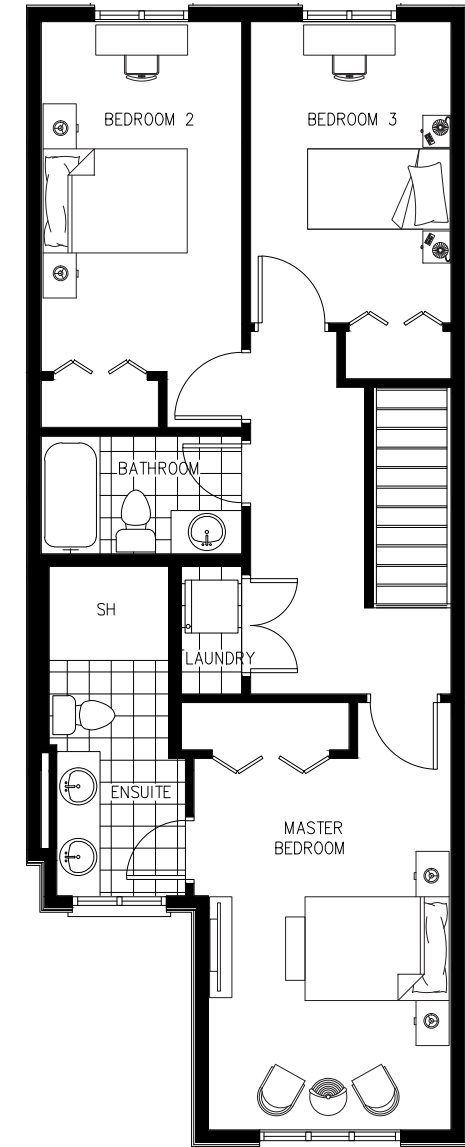

# THE LACEY

2 Storey Townhome  
Interior Unit  
1474 Sq.Ft.  
Basement 643 Sq.Ft.  
3 Bedroom  
2.5 Bath

BASEMENT

MAIN FLOOR

SECOND FLOOR

COMMONS  
AT THE BOARDWALK

[aberdeenhomes.ca](http://aberdeenhomes.ca)