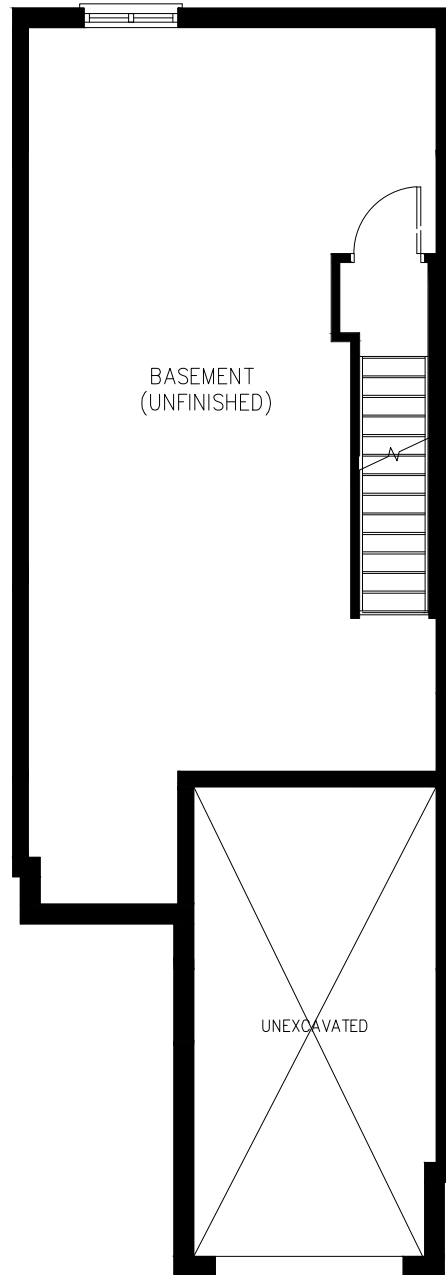

# THE LACEY

2 Storey Townhome  
Interior Unit  
1474 Sq.Ft.  
Basement 643 Sq.Ft.  
3 Bedroom  
2.5 Bath

BASEMENT

MAIN FLOOR

SECOND FLOOR

COMMONS  
AT THE BOARDWALK

[aberdeenhomes.ca](http://aberdeenhomes.ca)