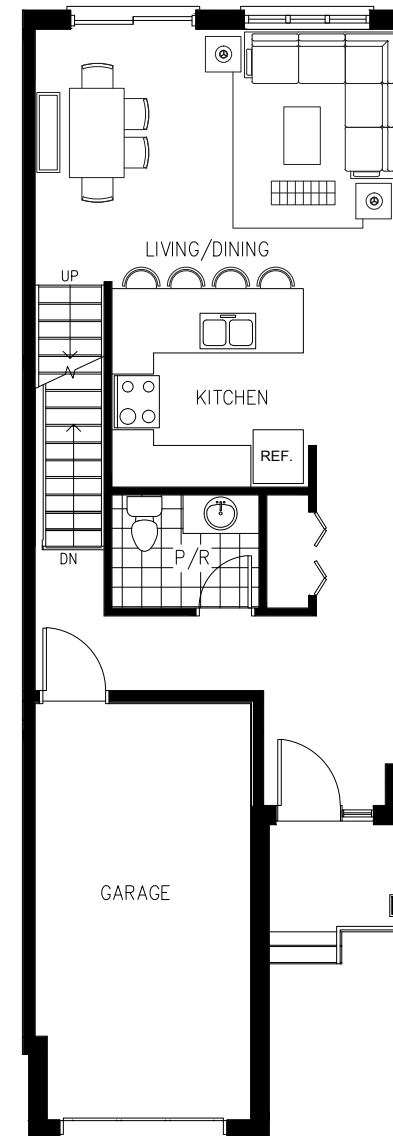

# THE BERKELY

2 Storey Townhome  
Interior Unit  
1473 Sq.Ft.  
Basement 642 Sq.Ft.  
3 Bedroom  
2.5 Bath

BASEMENT

MAIN FLOOR

SECOND FLOOR

COMMONS  
AT THE BOARDWALK

[aberdeenhomes.ca](http://aberdeenhomes.ca)