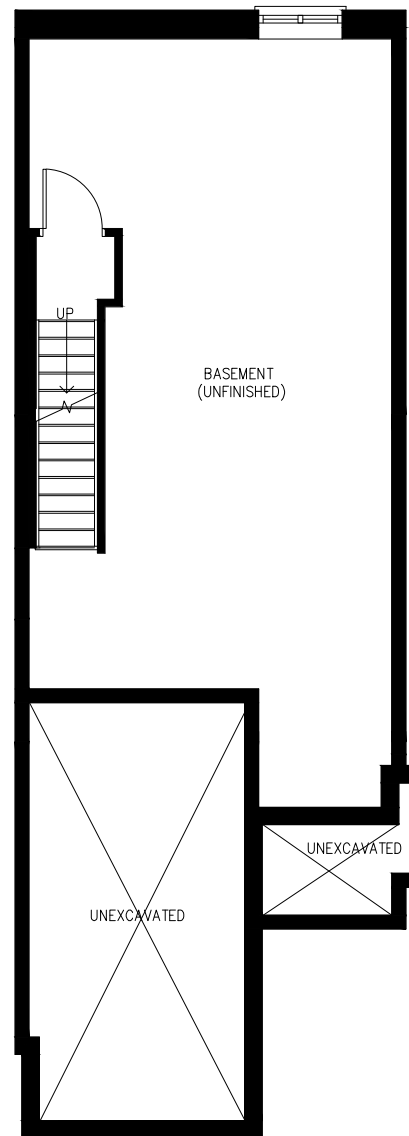

# THE BERKELY

2 Storey Townhome  
Interior Unit  
1473 Sq.Ft.  
Basement 642 Sq.Ft.  
3 Bedroom  
2.5 Bath

BASEMENT

MAIN FLOOR

SECOND FLOOR

COMMONS  
AT THE BOARDWALK

[aberdeenhomes.ca](http://aberdeenhomes.ca)