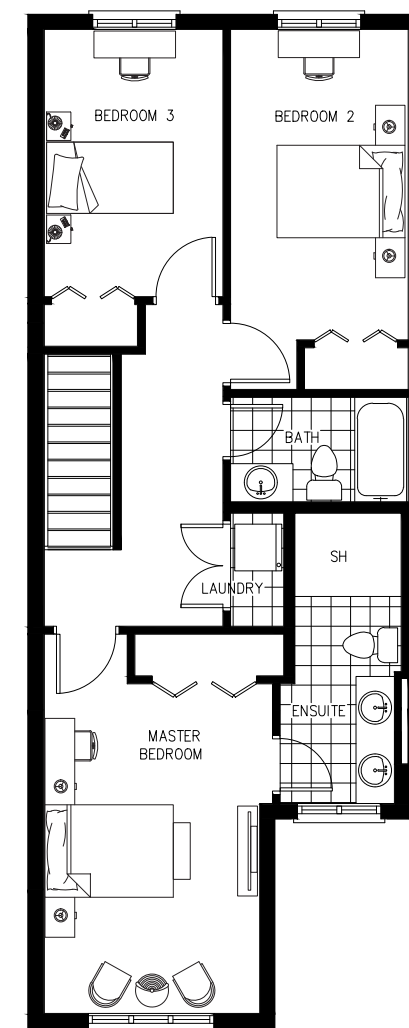

# THE BERKELY

2 Storey Townhome  
Interior Unit  
1473 Sq.Ft.  
Basement 642 Sq.Ft.  
3 Bedroom  
2.5 Bath

BASEMENT

MAIN FLOOR

SECOND FLOOR

COMMONS  
AT THE BOARDWALK

[aberdeenhomes.ca](http://aberdeenhomes.ca)