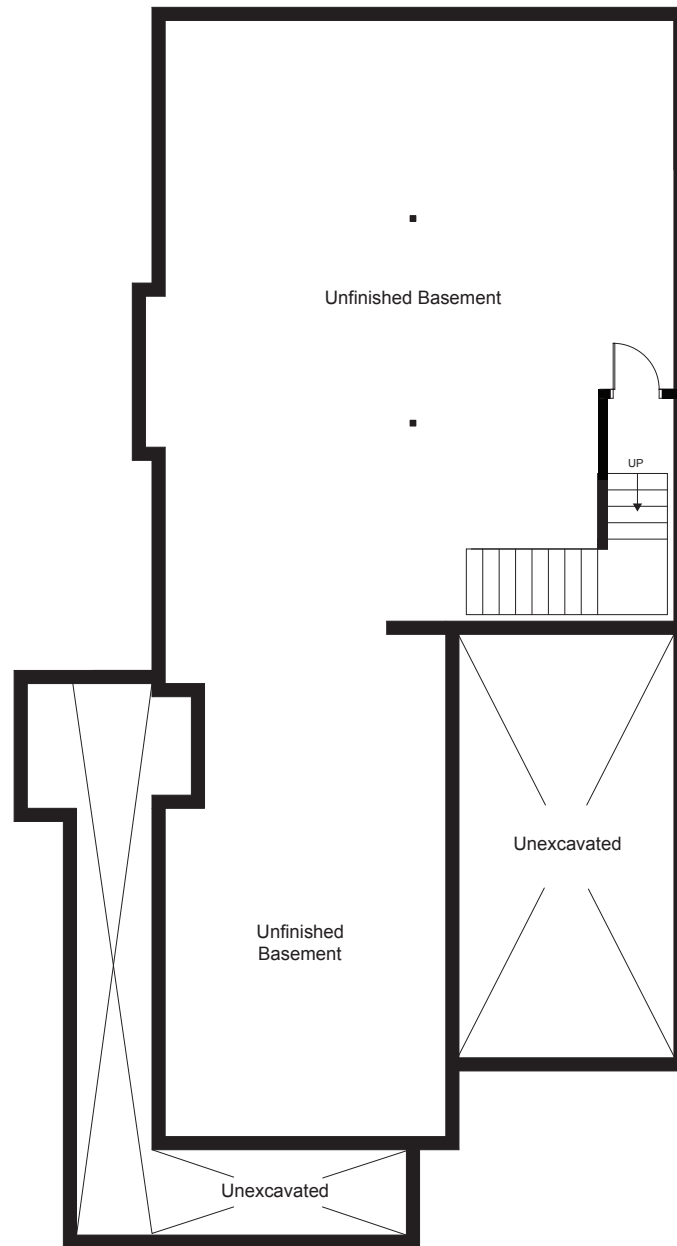

810

FREDERICK

THE SLATE
1257 SQFT

810towns.ca

Plans and specifications are subject to change without notice. Actual usable floor space may vary from stated floor area. Illustrations are artists concept only and may show optional features not included in base price. See sales representative for further information.
E. & O. E.

JC Group INC.

ABERDEEN
HOMES

BASEMENT FLOOR

MAIN FLOOR