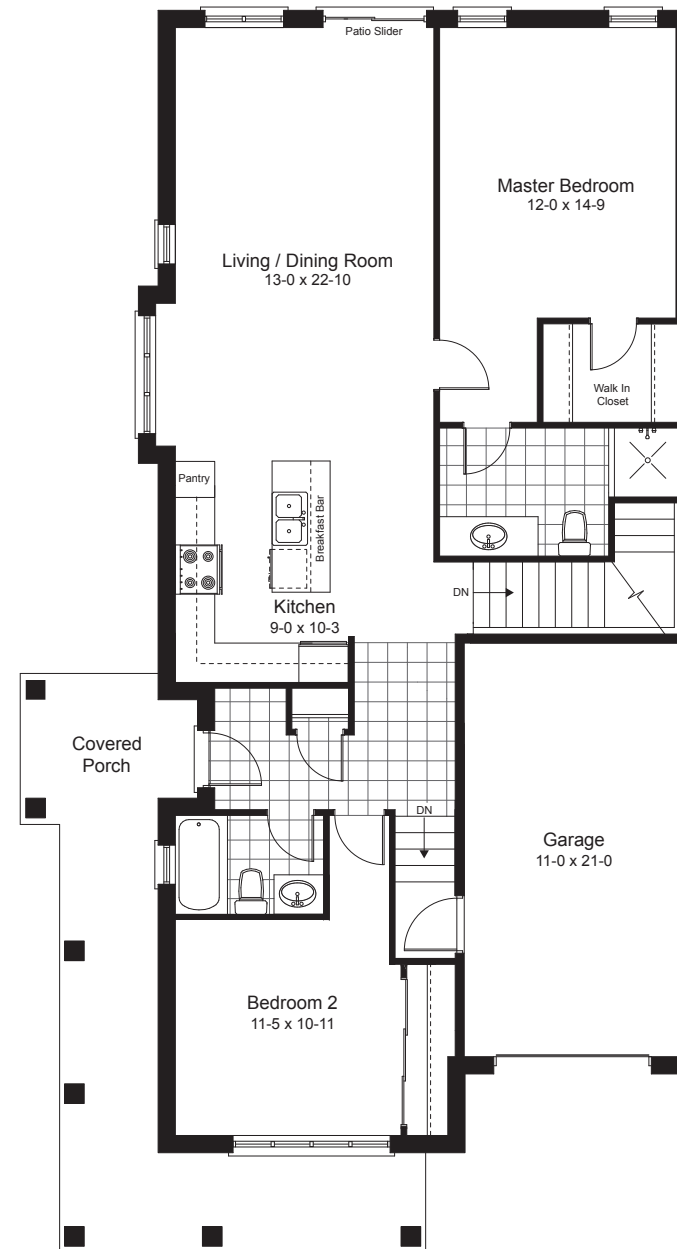

810

FREDERICK

THE SLATE
1257 SQFT

810towns.ca

Plans and specifications are subject to change without notice. Actual usable floor space may vary from stated floor area. Illustrations are artists concept only and may show optional features not included in base price. See sales representative for further information.
E. & O. E.

JC Group INC.

ABERDEEN
HOMES

BASEMENT FLOOR

MAIN FLOOR