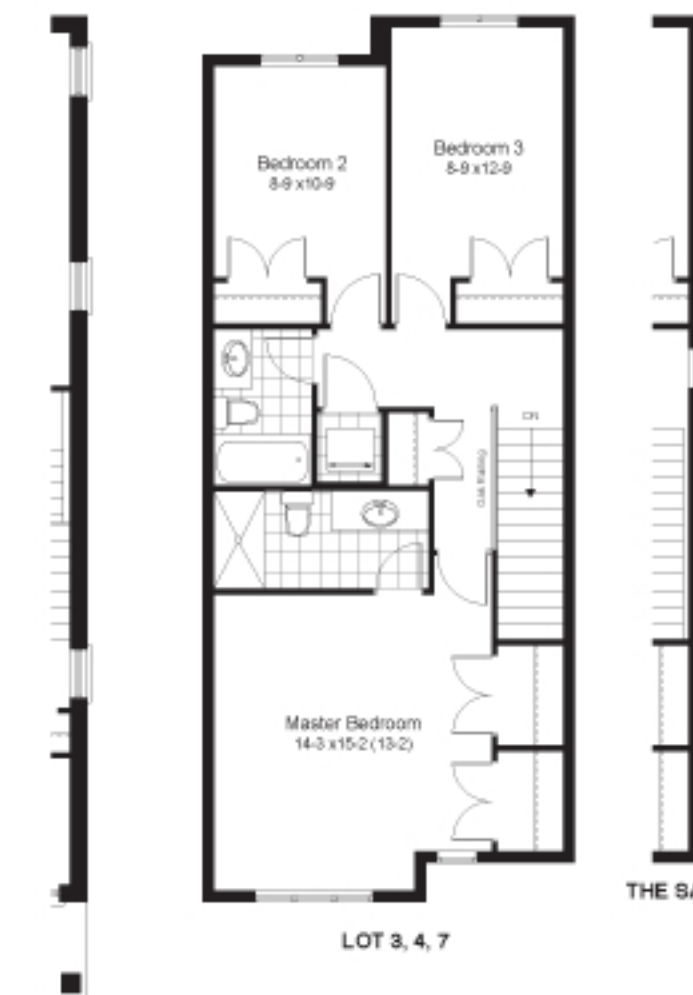

810

FREDERICK

THE CORRAL
1424 SQFT

THE SAGE
1424 SQFT

810towns.ca

Plans and specifications are subject to change without notice. Actual usable floor space may vary from stated floor area. Illustrations are artist's concept only and may show optional features not included in base price. See sales representative for further information. E. & O. E.

JC Group INC.

ABERDEEN
HOMES

THE SAGE