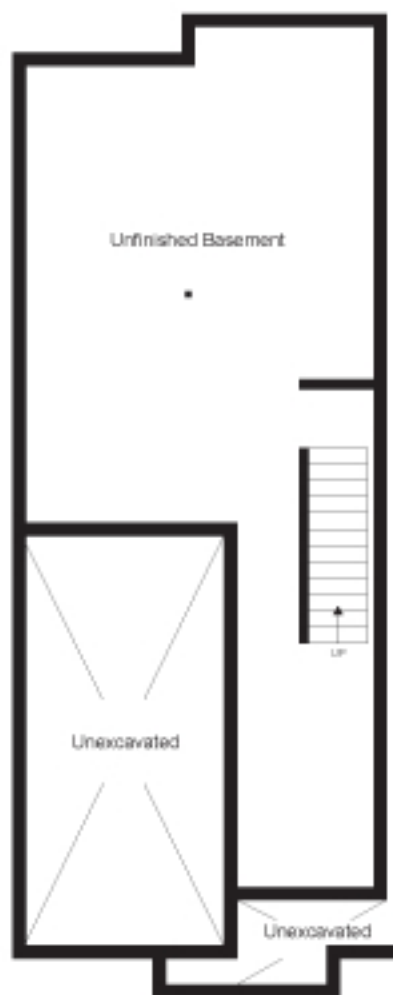

810

FREDERICK

THE CORRAL
1424 SQFT

THE SAGE
1424 SQFT

810towns.ca

Plans and specifications are subject to change without notice. Actual usable floor space may vary from stated floor area. Illustrations are artist's concept only and may show optional features not included in base price. See sales representative for further information. E. & O. E.

JC Group INC.

ABERDEEN
HOMES

LOT 3, 4, 7

LOT 2, 5, 6

LOT 3, 4, 7

LOT 2, 5, 6

LOT 3, 4, 7

LOT 2, 5, 6

THE SAGE