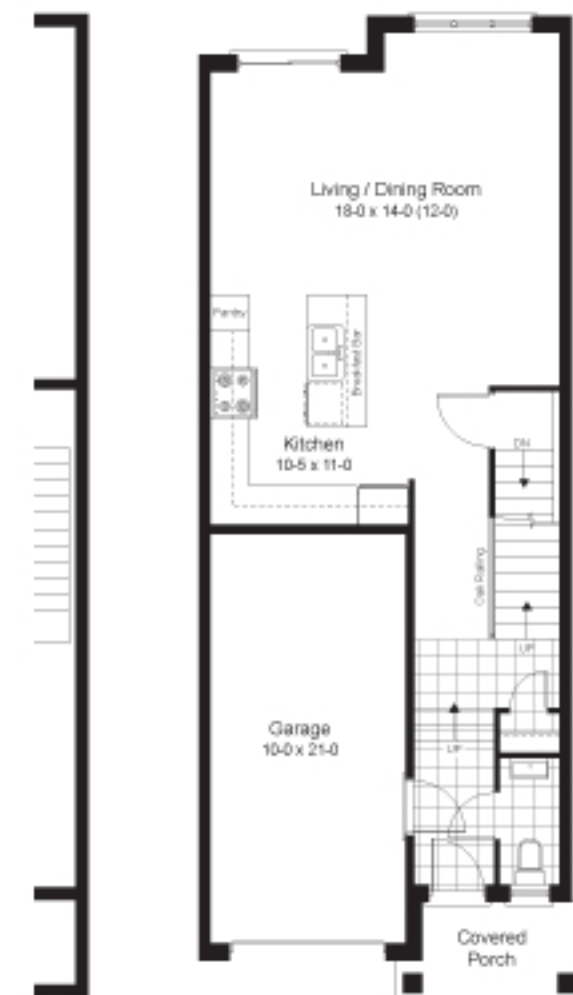

810

FREDERICK

THE CORRAL
1424 SQFT

THE SAGE
1424 SQFT

810towns.ca

Plans and specifications are subject to change without notice. Actual usable floor space may vary from stated floor area. Illustrations are artist's concept only and may show optional features not included in base price. See sales representative for further information. E. & O. E.

JC Group INC.

ABERDEEN
HOMES

LOT 3, 4, 7

LOT 2, 5, 6

LOT 3, 4, 7

LOT 2, 5, 6

LOT 3, 4, 7

LOT 2, 5, 6

THE SAGE